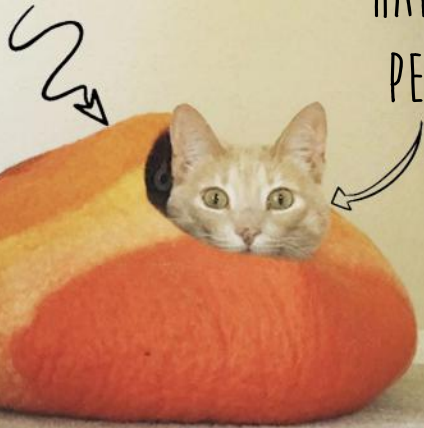

COMPLETELY HAND-MADE FROM
100% ORGANIC MATERIALS!

HAPPY
PET!

HAND-MADE WITH

TO MAKE YOUR PET HAPPY.
AND YOUR HOME BEAUTIFUL.

Pet Caves by Walking Palm are pet
beds hand-felted with love from organic +
all natural wool!