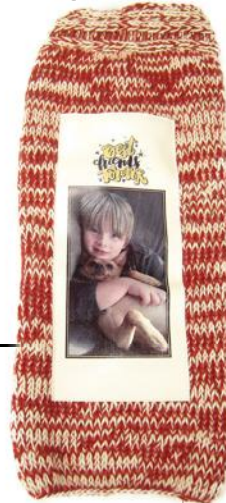

YOUR PHOTO ON ANY OF THESE NEW ITEMS!

Dog Sweaters